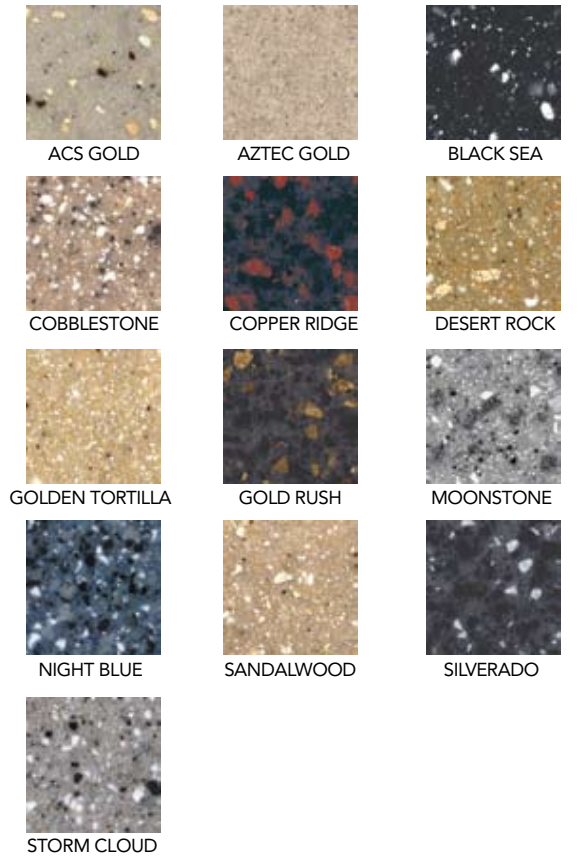

builder's colors

standard colors

premium colors

why Granuluxe?

- Installed in hours, not days!
- Over 100 colors!
- Inconspicuous seaming!
- Each top is custom made!
- Won't stain or grow bacteria!
- Shock and crack resistant!
- Most repairable surface!
- Cost is between laminate and traditional solid surfaces!